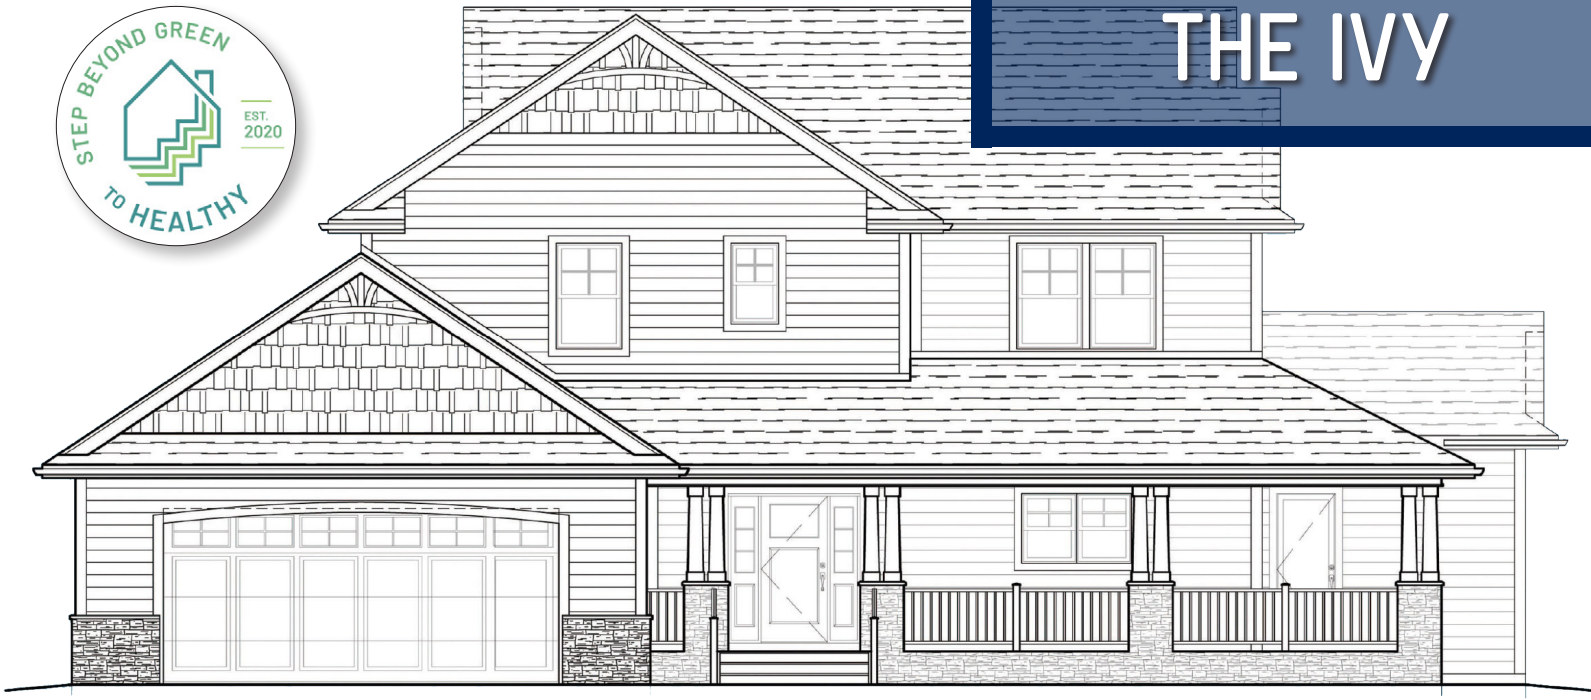

# THE IVY

## Step Beyond Green to Healthy Home

**DIMENSION, INC.**  
DESIGN • BUILD • REMODEL

**2,400 SqFt 2-Story!**  
**160 SqFt Sunroom option**  
**3 Bedrooms, 2.0 Bathrooms**

# THE IVY

- Fiber Cement Siding
- Partial Stone Veneer Exterior
- 2- or 3-Car Garage
- Floor Trusses
- Low VOC Paints & Stains
- Hard Surface Flooring, No Carpeting
- Quartz Countertops
- Formaldehyde Free Cabinetry w/ low VOC
- Finish - Solid Wood Doors & Trim
- Aluminum Clad Windows
- Linear Fireplace Option
- 9' Ceilings on Main Level
- 9' Basement Walls
- Tray Ceilings in All Bedrooms
- State-of-the-Art Multi-Zoned Forced Clean Air System w/ UV Light & MERV 13 Filter
- Whole House Water Purification System with Reverse Osmosis
- Whole House Central Vacuum
- Split Panel Electric for lower EMF Reduction
- Metal Switch & Outlet Boxes
- LED Recessed Cans