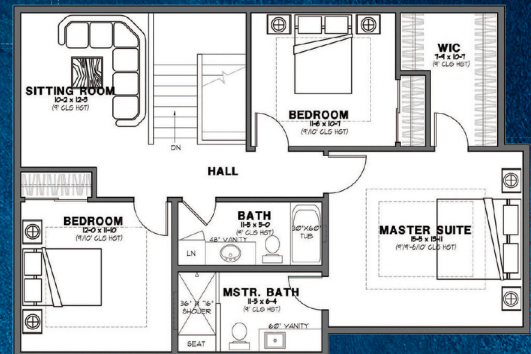

## Step Beyond Green to Healthy Home

**DIMENSION, INC.**  
DESIGN • BUILD • REMODEL

**2,400 SqFt 2-Story!**  
**160 SqFt Sunroom option**  
**3 Bedrooms, 2.0 Bathrooms**

# THE IVY

- Fiber Cement Siding
- Partial Stone Veneer Exterior
- 2- or 3-Car Garage
- Floor Trusses
- Low VOC Paints & Stains
- Hard Surface Flooring, No Carpeting
- Quartz Countertops
- Formaldehyde Free Cabinetry w/ low VOC
- Finish - Solid Wood Doors & Trim
- Aluminum Clad Windows
- Linear Fireplace Option
- 9' Ceilings on Main Level
- 9' Basement Walls
- Tray Ceilings in All Bedrooms
- State-of-the-Art Multi-Zoned Forced Clean Air System w/ UV Light & MERV 13 Filter
- Whole House Water Purification System with Reverse Osmosis
- Whole House Central Vacuum
- Split Panel Electric for lower EMF Reduction
- Metal Switch & Outlet Boxes
- LED Recessed Cans